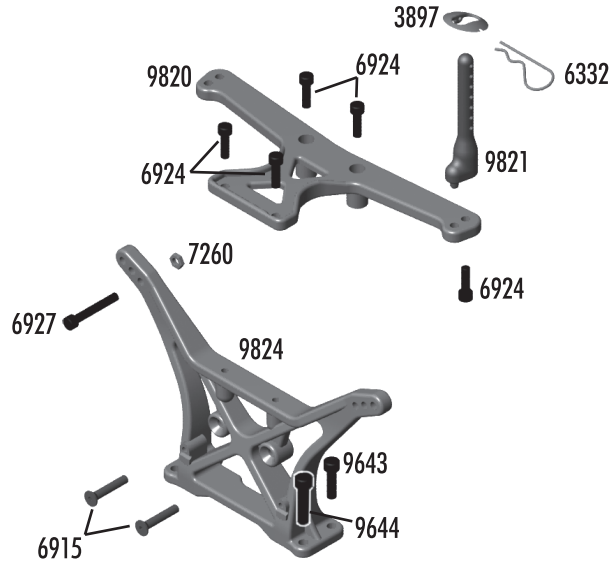

:: Rear Shock Tower

3897	Pivoting Body Mounts	Set
6332	Body Clips	6
6915	4-40 x 5/8" FHCS	6
6924	4-40 x 3/8" SHCS	6
6927	4-40 x 3/4" SHCS	6
7260	4-40 Plain Nut	12
9643	5-40 x 7/16" SHCS	6
9644	5-40 x 9/16" SHCS	6
9820	SC10 Body Mounts FR / RR	Set
9821	SC10 Body Posts	Set
9824	T4 / SC10 Rear Shock Tower	1