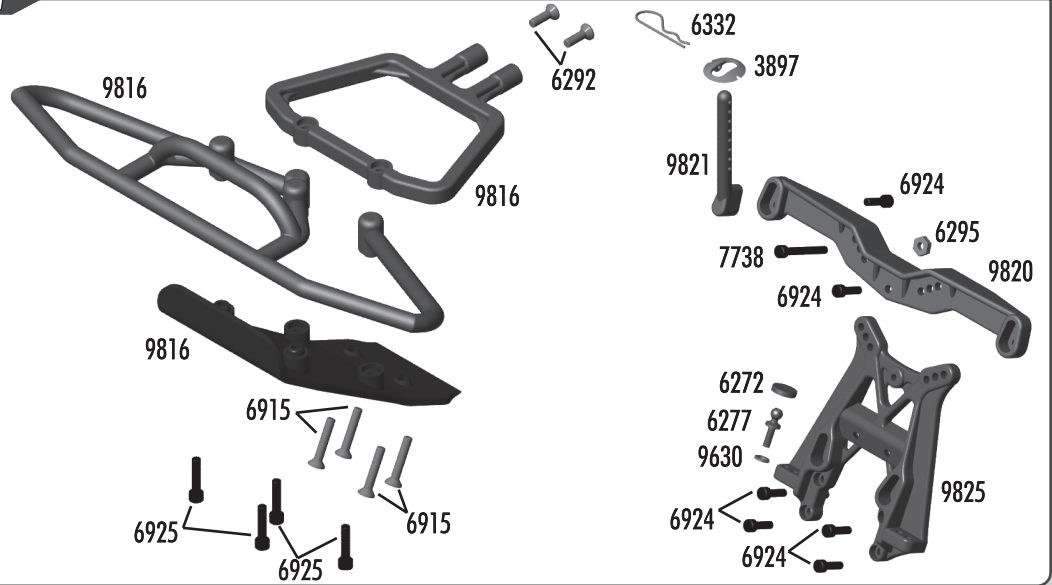

:: Front Bumper / Shock Tower

3897	Pivoting Body Mounts	Set
6272	Foam Ballend Dust Covers	28
6277	Ballstud .30 Silver (short)	4
6292	4-40 x 3/8" FHCS	6
6295	4-40 Nut	18
6332	Body Clips	6
6915	4-40 x 5/8" FHCS	6
6924	4-40 x 3/8" SHCS	6
6925	4-40 x 1/2" SHCS	6
7738	4-40 x 7/8" SHCS	6
9630	.030" Ballstud Washer	10
9816	SC10 Front Bumper, Front Bumper Brace, Skid Plate	Set
9820	SC10 Front Body Mount	1
9821	SC10 Front Body Posts	Set
9825	SC10 Front Shock Tower	1