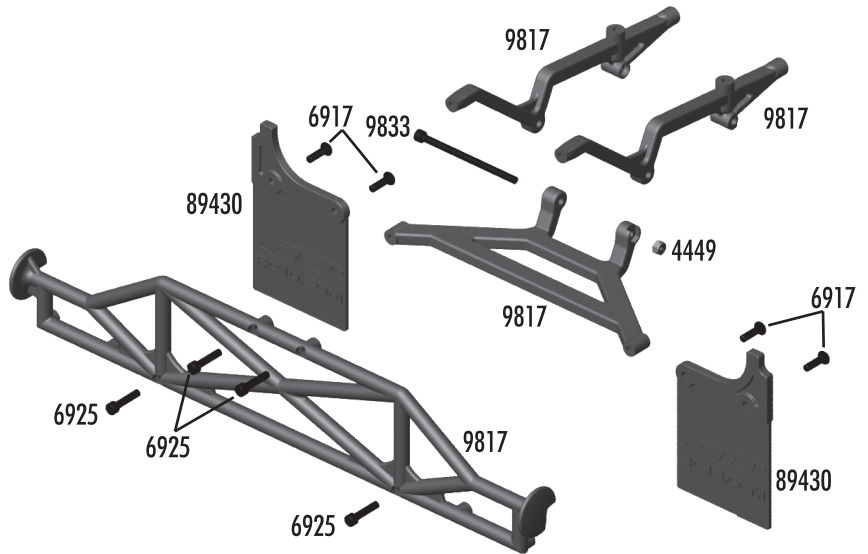

:: Rear Bumper / Braces

4449	4-40 x 3/16" Aluminum Locknut	5
6917	4-40 x 3/8" BHCS	6
6925	4-40 x 1/2" SHCS	6
9817	SC10 RR Bumper and Brace, Includes Bumper, Braces (left, right, upper, and lower),	Set
9833	4-40 x 1 3/4" SHCS	6
89430	Mud Flaps	Pr.