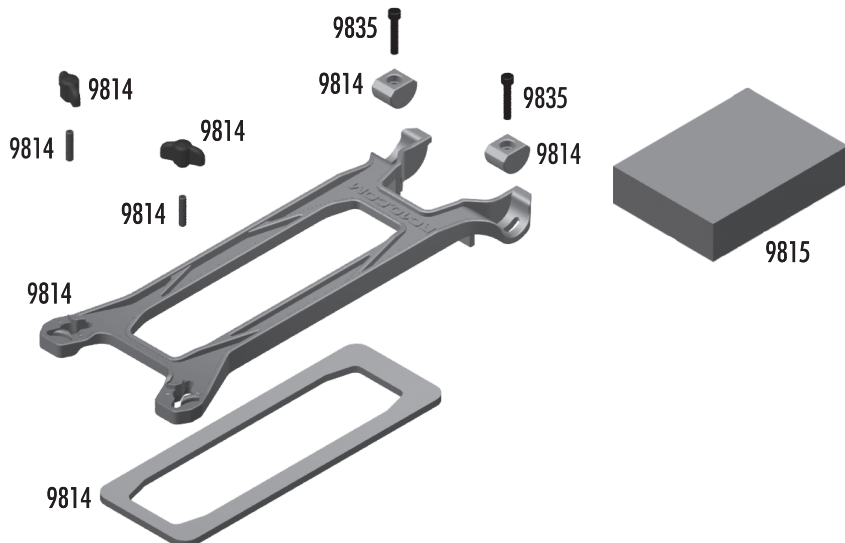

:: Battery Strap

9814	Battery Strap and Hardware	Set
Includes Battery Strap, Adhesive Foam, Thumb Knobs, Strap Pivots, & Hardware		
9815	SC10 Foam Battery Spacer	1
9835	5-40 x 3/4" SHCS	6