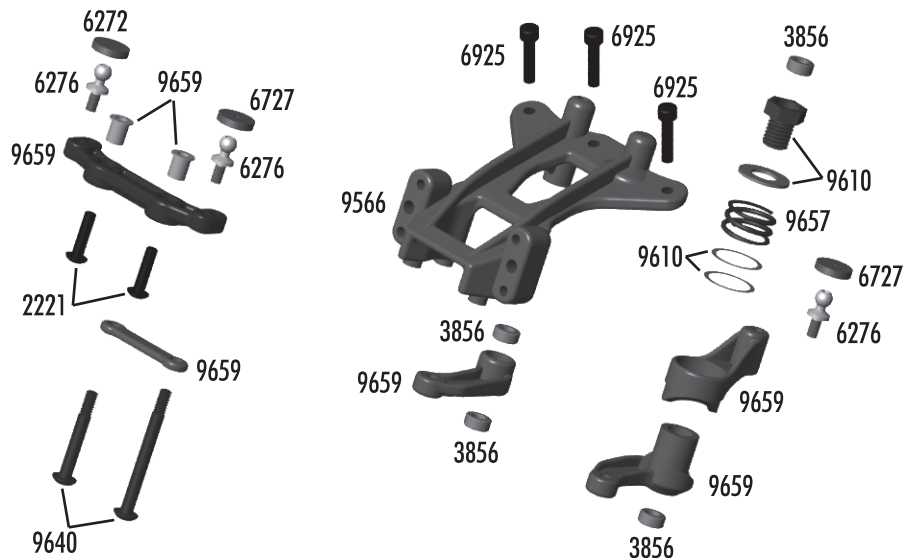

:: Front Bulkhead

2221	4-40 x 7/16" BHCS	6
3856	Steering Bushings	Set
6272	Foam Ball end Dust Covers	28
6276	Ballstud .20" Silver (short)	6
6925	4-40 x 1/2" SHCS	6
9566	B4 / T4 Top Plate	1
9610	Servo Saver / Steering Hardware	Set
9640	B4 / T4 Steering Bolt, left & right	Set
9657	B4 / T4 HD Servo Saver Spring	1
9659	B4 / T4 Steering Set. Includes Rack, Bellcrank, Servo Saver, Steering Brace	1