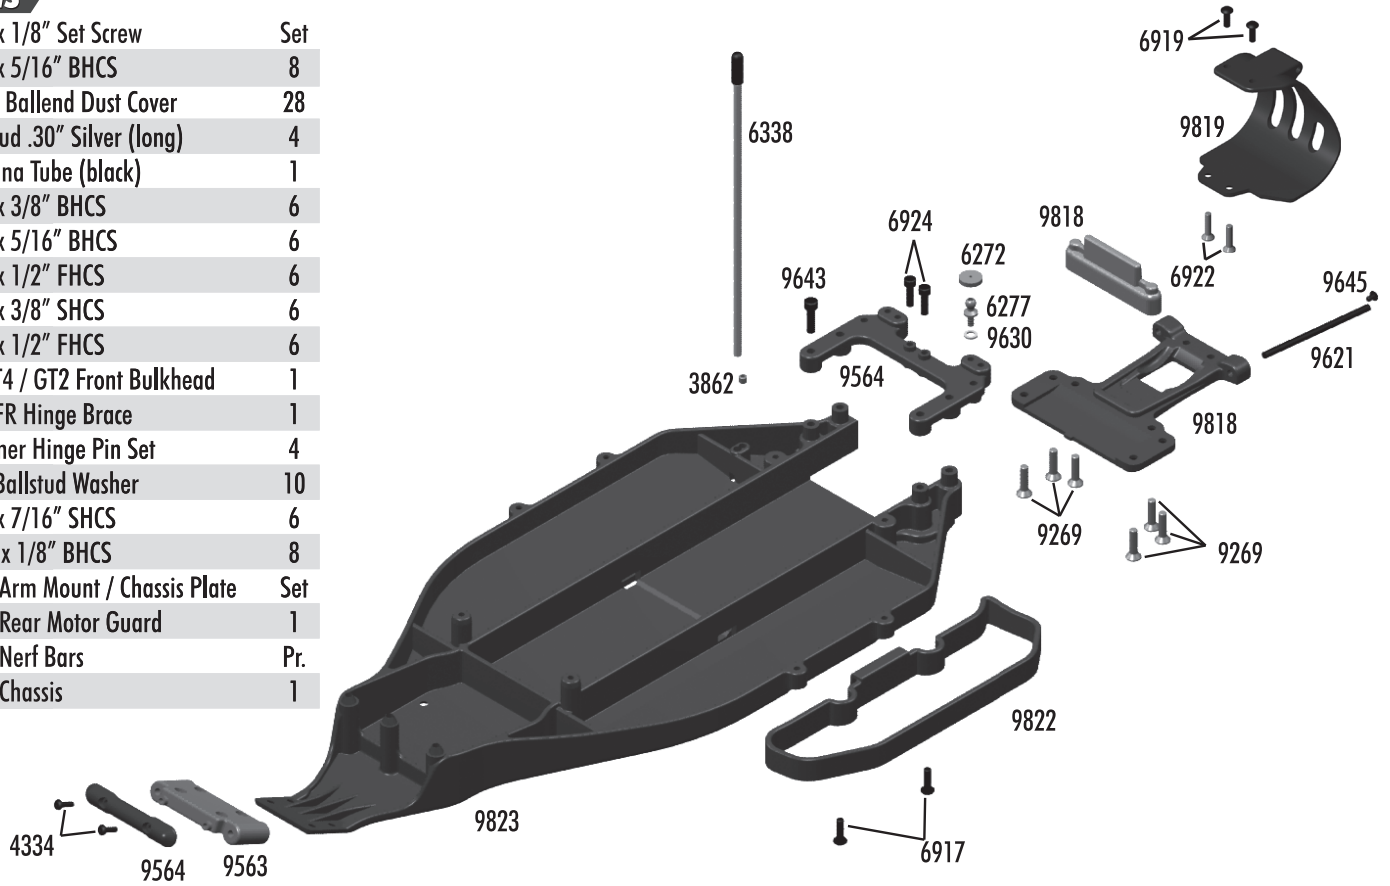

:: Chassis

3862	5-40 x 1/8" Set Screw	Set
4334	2-56 x 5/16" BHCS	8
6272	Foam Ballend Dust Cover	28
6277	Ballstud .30" Silver (long)	4
6338	Antenna Tube (black)	1
6917	4-40 x 3/8" BHCS	6
6919	4-40 x 5/16" BHCS	6
6922	4-40 x 1/2" FHCS	6
6924	4-40 x 3/8" SHCS	6
9269	5-40 x 1/2" FHCS	6
9563	B4 / T4 / GT2 Front Bulkhead	1
9564	RR / FR Hinge Brace	1
9621	B4 Inner Hinge Pin Set	4
9630	.030 Ballstud Washer	10
9643	5-40 x 7/16" SHCS	6
9645	2-56 x 1/8" BHCS	8
9818	SC10 Arm Mount / Chassis Plate	Set
9819	SC10 Rear Motor Guard	1
9822	SC10 Nerf Bars	Pr.
9823	SC10 Chassis	1