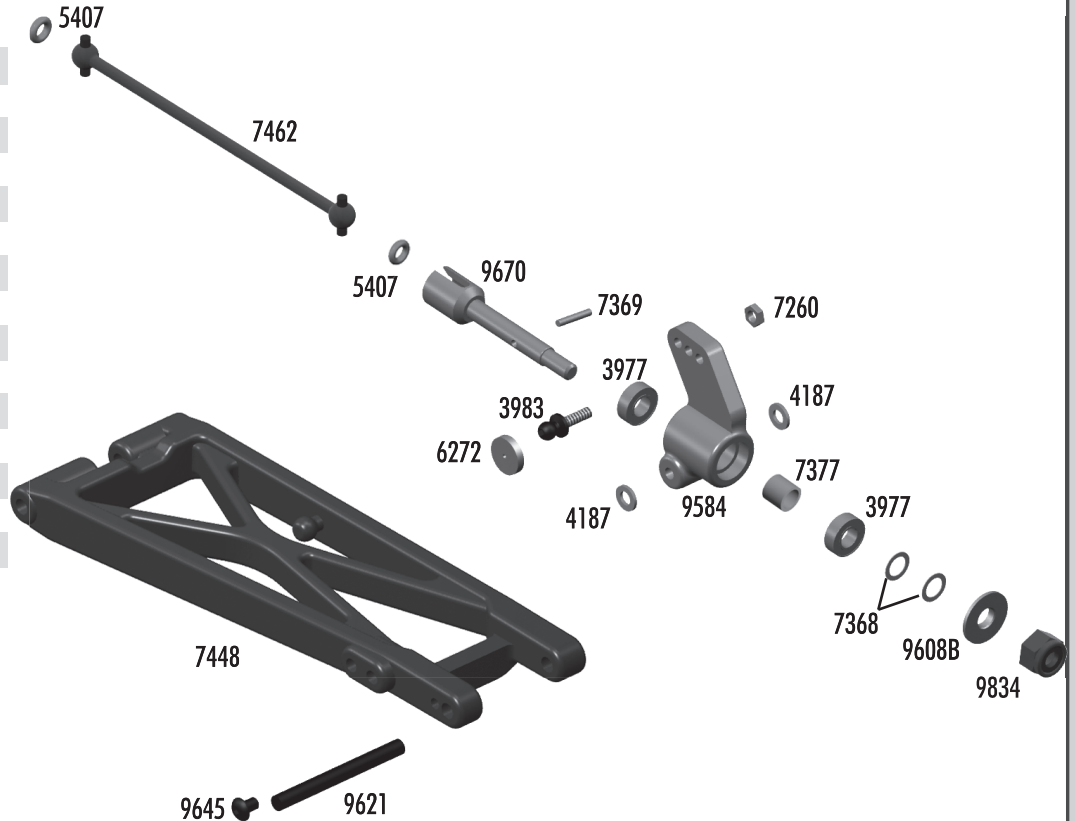

:: Rear Arms / Hubs

3977	Ball Bearing 3/16 x 3/8"	2
3983	Ballstud .30" Black (long)	6
4187	.030 Nylon Washers	12
5407	Red O-Ring	8
6272	Foam Ballend Dust Cover	28
7260	4-40 Plain Nut	12
7368	3/16" Axle Shims	14
7369	1/16" Axle Roll Pins	4
7377	Axle Spacer Crush Tubes	2
7448	T4 Rear A-Arms	Pr.
7462	T4 / GT2 RTR Dogbone	1
9584	B4 / T4 RR Hub Carrier (left & right)	Pr.
9608B	RR Axle Wheel Spacer (blue)	2
9621	B4 Inner Hinge Pin Set	4
9645	2-56 x 1/8" BHCS	8
9670	3/16" Rear Axle	1
9834	8-32 Aluminum Locknut (silver)	6