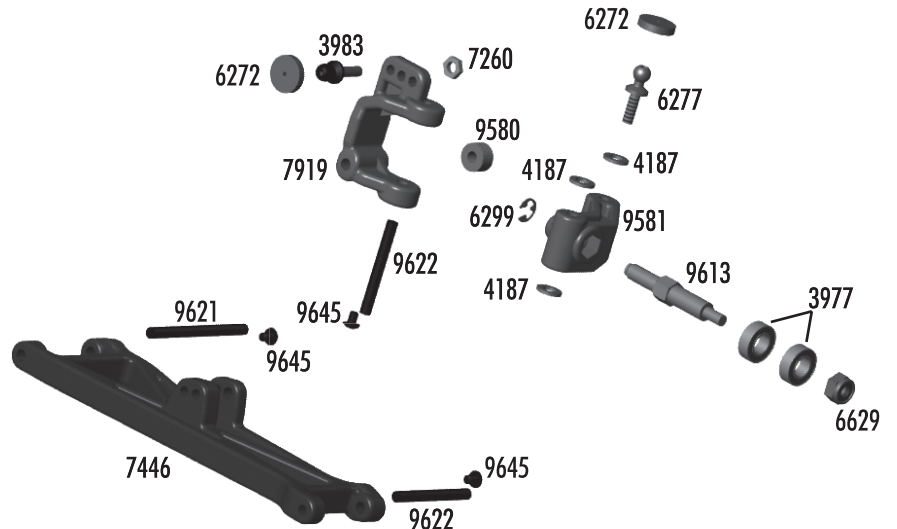

:: Front Arms / Steering

3977	Ball Bearing 3/16" x 3/8"	2
3983	Ballstud .30" Black (short)	6
4187	.030 Nylon Washers	12
6272	Foam Ballend Dust Covers	28
6277	Ballstud .30 Silver (short)	4
6299	1/8" E-Clip	12
6629	5-40 Locknut	6
7260	4-40 Plain Nut	12
7446	T4 Front A-Arm (left & right)	Pr.
7919	GT2 25° Caster Blocks (left & right)	Pr.
9580	Spacer	Set
9581	Trailing Steering Block	Pr.
9613	B4 Trailing Axle	2
9621	B4 Inner Hinge Pin Set	Set
9622	B4 Outer Hinge Pin Set	Set
9645	2-56 x 1/8" BHCS	8