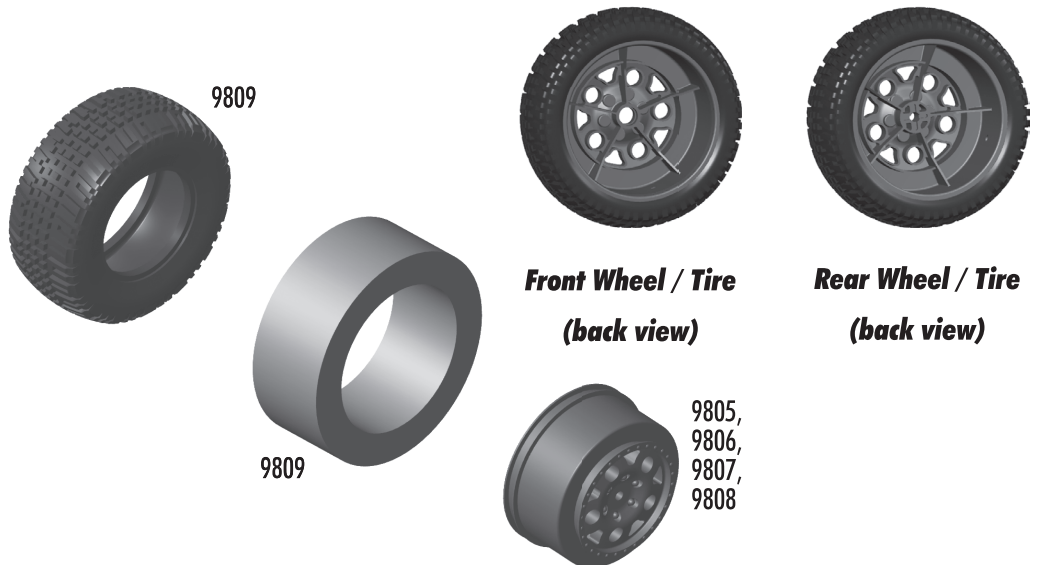

:: Wheels / Tires

9805	SC10 KMC Wheel FR (silver)	2
9806	SC10 KMC Wheel RR (silver)	2
9807	SC10 KMC Wheel FR (black)	2
9808	SC10 KMC Wheel RR (black)	2
9809	SC10 Tire with Foam Insert	2
9810	SC10 Tire / Wheel FR (silver)	2
9811	SC10 Tire / Wheel RR (silver)	2
9812	SC10 Tire / Wheel FR (black)	2
9813	SC10 Tire / Wheel RR (black)	2