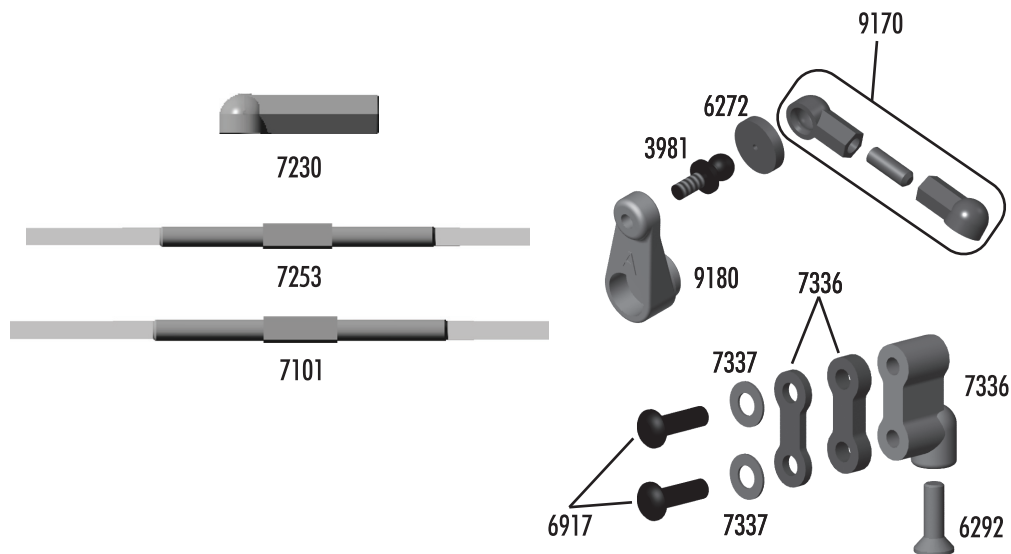

:: Turnbuckles / Servo

3981	Ballstud .20" Black (short)	6
6272	Foam Ballend Dust Cover	28
6292	4-40 x 3/8" FHCS	6
6917	4-40 x 3/8" BHCS	6
7101	Turnbuckle 2.80"	Pr.
7230	Ballcaps, large	12
7253	Turnbuckle 2.62"	Pr.
7336	Servo Mount Set	Set
7337	Gold Washer	4
9170	B4 / T4 Servo Link	1
9180	Servo Horns Set	Set