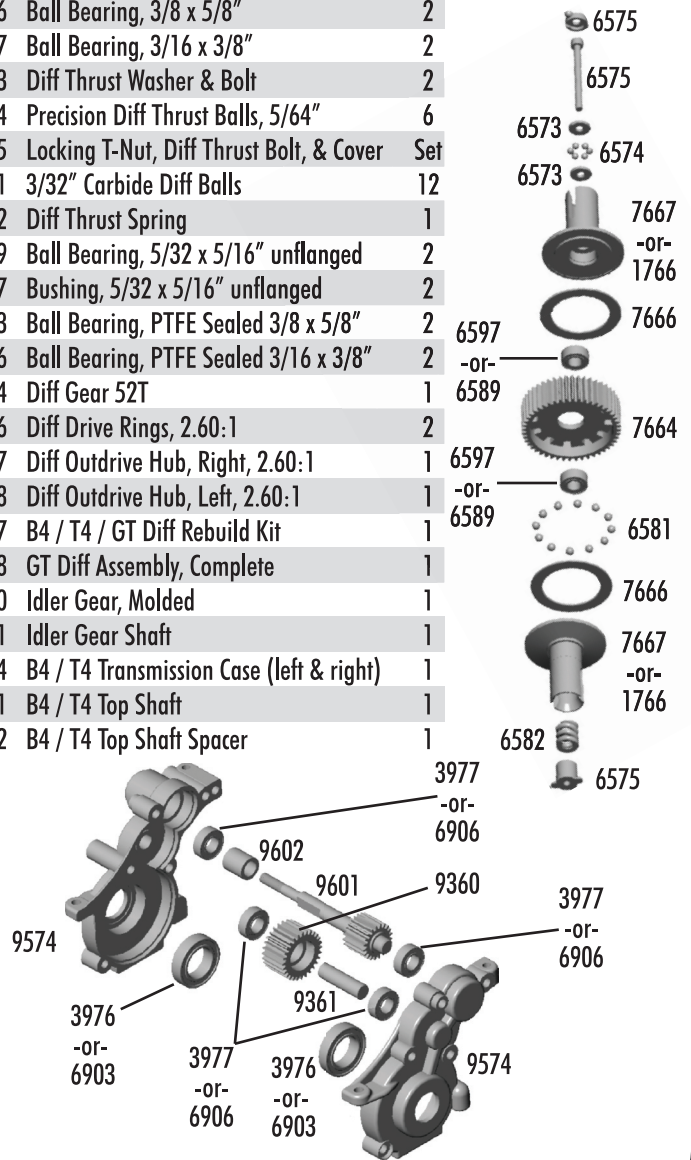

:: Ball Diff Transmission Option

1766	B4 / T4 / GT Lightweight Outdrive Set	Set
3976	Ball Bearing, 3/8 x 5/8"	2
3977	Ball Bearing, 3/16 x 3/8"	2
6573	Diff Thrust Washer & Bolt	2
6574	Precision Diff Thrust Balls, 5/64"	6
6575	Locking T-Nut, Diff Thrust Bolt, & Cover	Set
6581	3/32" Carbide Diff Balls	12
6582	Diff Thrust Spring	1
6589	Ball Bearing, 5/32 x 5/16" unflanged	2
6597	Bushing, 5/32 x 5/16" unflanged	2
6903	Ball Bearing, PTFE Sealed 3/8 x 5/8"	2
6906	Ball Bearing, PTFE Sealed 3/16 x 3/8"	2
7664	Diff Gear 52T	1
7666	Diff Drive Rings, 2.60:1	2
7667	Diff Outdrive Hub, Right, 2.60:1	1
7668	Diff Outdrive Hub, Left, 2.60:1	1
7677	B4 / T4 / GT Diff Rebuild Kit	1
7678	GT Diff Assembly, Complete	1
9360	Idler Gear, Molded	1
9361	Idler Gear Shaft	1
9574	B4 / T4 Transmission Case (left & right)	1
9601	B4 / T4 Top Shaft	1
9602	B4 / T4 Top Shaft Spacer	1