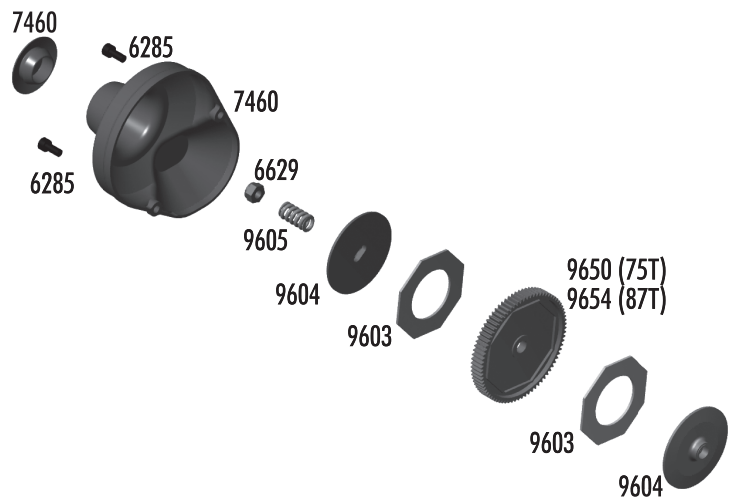

:: Slipper Clutch / Gear Cover

6285	4-40 x 1/4 SHCS	12
6629	5-40 Locknuts	6
7460	Molded B4/T4 Gear Cover, black (Kit)	1
7461	Molded B4/T4 Gear Cover, clear	1
9603	B4/T4 Slipper Pad	2
9604	B4/T4 Slipper Hub	1
9605	B4/T4 Slipper Spring	1
9650	75T 48P Spur Gear	1
9654	87T 48P Spur Gear	1