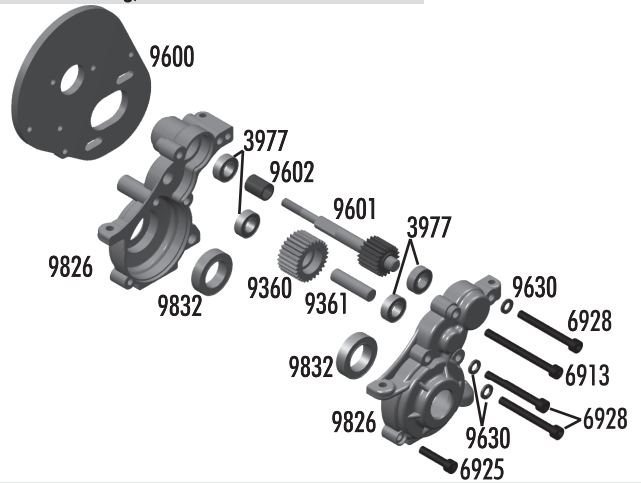

### :: Shock Springs

1580	Factory Team Truck Front Spring Kit. 1 pair of green, silver, blue, gold, red front springs	Set
1582	Factory Team Truck Front Spring Kit. 1 pair of green, silver, blue, gold, red rear springs	Set
6478	Rear Spring Silver 2.10 lb	Pr.
6480	Rear Spring Green 1.90 lb (Kit)	Pr.
6481	Rear Spring Black 1.74 lb	Pr.
6482	Rear Spring Gray 2.33 lb	Pr.
7425	Front Spring Gold 3.70 lb	Pr.
7426	Front Spring Black 2.765 lb	Pr.
7427	Front Spring Green 2.99 lb	Pr.
7428	Front Spring Silver 3.225 lb (Kit)	Pr.
7429	Front Spring Blue 3.45 lb	Pr.
7430	Front Spring Red 3.90 lb	Pr.
7434	Rear Spring Blue 2.55 lb	Pr.
7435	Rear Spring Gold 2.75 lb	Pr.
7436	Rear Spring Red 2.95 lb	Pr.

### :: Transmission

3977	Ball Bearing, 3/16" x 3/8"	2
6913	4-40 x 1 1/4" SHCS	6
6925	4-40 x 1/2" SHCS	6
6928	4-40 x 1" SHCS	6
9360	Idler Gear, molded	1
9361	Idler Gear Shaft	1
9600	B4/T4 Motor Plate	1
9601	B4/T4 Top Shaft	1
9602	B4/T4 Top Shaft Spacer	1
9630	Ball End Washer	10
9826	SC10 Transmission Case (left & right)	Set
9832	Ball Bearing, 10 x 16mm	2